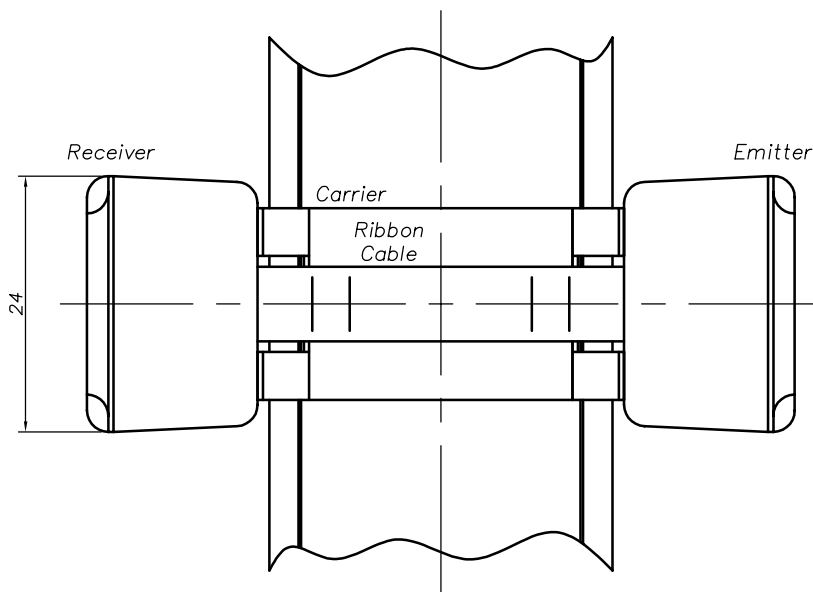

**General Assembly: D1008** Iss.02

FlowSense FIS Alarm mounted on a Uniflux frame

**Influx Measurements Ltd**  
1A Bennett House, The Dean, Alresford,  
Hampshire, SO24 9BQ, U.K.

Tel: +44 (0)1962 736736  
Fax: +44 (0)1962 736737  
Email: sales@influxmeasurements.com  
Web: www.influxmeasurements.com

A TYPICAL CONFIGURATION HAS BEEN DETAILED, FOR VISUAL REPRESENTATION ONLY  
DIMENSIONAL TOLERANCES  $\pm 0.5$ , SCALE 3:1

ALL DIMENSIONS IN MILLIMETRES (mm) UNLESS OTHERWISE STATED

THIRD ANGLE DO NOT SCALE