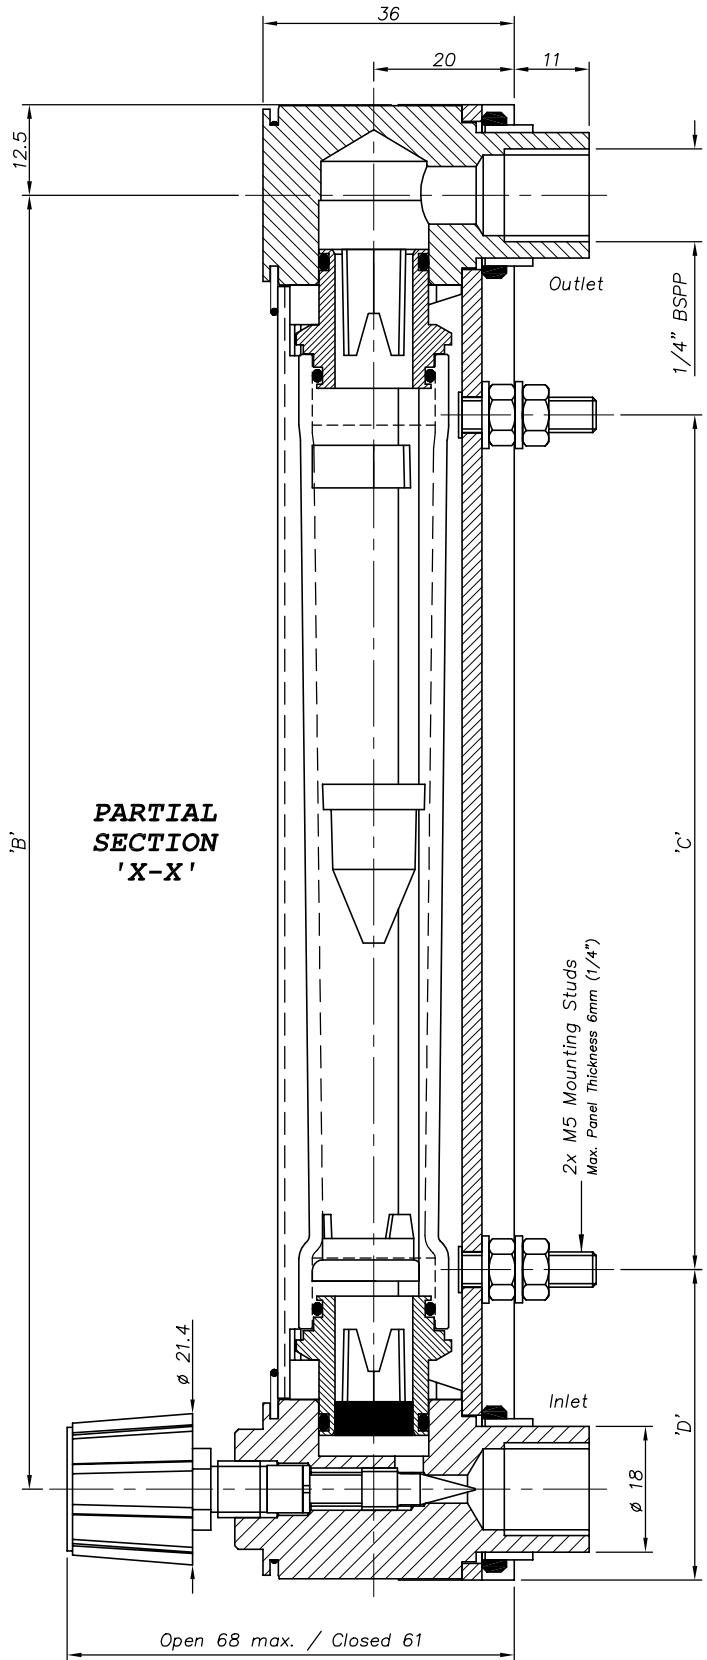

General Assembly: D1020 Iss.01

Flowmeter Type : Uniflux
 Flowmeter Length: Standard, Compact, Long,
 Extra Long & LH
 Flowmeter Style : Angled Rear Facing Connections
 c/w Control Valve

Influx Measurements Ltd
 1A Bennett House, The Dean, Alresford,
 Hampshire, SO24 9BQ, U.K.

Tel: +44 (0)1962 736736
 Fax: +44 (0)1962 736737
 Email: sales@influxmeasurements.com
 Web: www.influxmeasurements.com

Frame Length	Compact	Standard	Long	Ex. Long	LH
'A'	133	209	251	301	384
'B'	108	184	226	276	359
'C'	65	121	121	213	296
'D'	34	44	65	43	33

A TYPICAL STANDARD CONFIGURATION & SCALE HAS BEEN DETAILED, FOR VISUAL REPRESENTATION ONLY

ALL DIMENSIONS IN MILLIMETRES (mm) UNLESS OTHERWISE STATED

THIRD ANGLE DO NOT SCALE