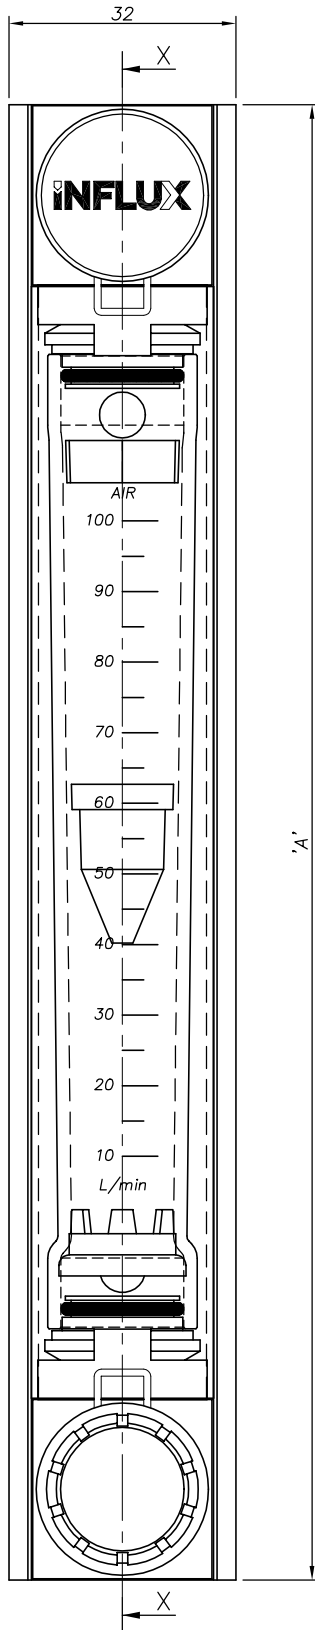

General Assembly: D1020 Iss.01

Flowmeter Type : Uniflux
 Flowmeter Length: Standard, Compact, Long,
 Extra Long & LH
 Flowmeter Style : Angled Rear Facing Connections
 c/w Control Valve

Influx Measurements Ltd
 1A Bennett House, The Dean, Alresford,
 Hampshire, SO24 9BQ, U.K.

Tel: +44 (0)1962 736736
 Fax: +44 (0)1962 736737
 Email: sales@influxmeasurements.com
 Web: www.influxmeasurements.com

Frame Length	Compact	Standard	Long	Ex. Long	LH
'A'	133	209	251	301	384
'B'	108	184	226	276	359
'C'	65	121	121	213	296
'D'	34	44	65	43	33

A TYPICAL STANDARD CONFIGURATION & SCALE HAS BEEN DETAILED, FOR VISUAL REPRESENTATION ONLY

ALL DIMENSIONS IN MILLIMETRES (mm) UNLESS OTHERWISE STATED

THIRD ANGLE DO NOT SCALE