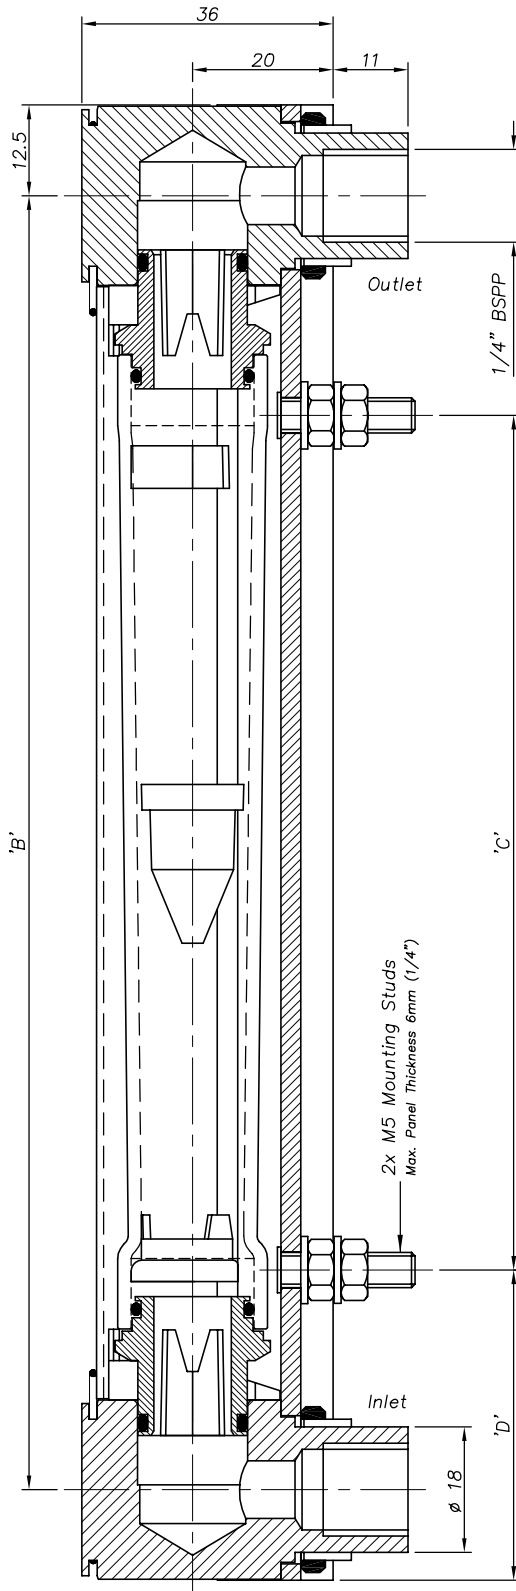

General Assembly: D1021 Iss.01

Flowmeter Type : Uniflux
 Flowmeter Length: Standard, Compact, Long,
 Extra Long, LH
 Flowmeter Style : Angled Rear Facing Connections

Influx Measurements Ltd
 1A Bennett House, The Dean, Alresford,
 Hampshire, SO24 9BQ, U.K.

Tel: +44 (0)1962 736736
 Fax: +44 (0)1962 736737
 Email: sales@influxmeasurements.com
 Web: www.influxmeasurements.com

Frame Length	Compact	Standard	Long	Ex. Long	LH
'A'	133	209	251	301	384
'B'	108	184	226	276	359
'C'	65	121	121	213	296
'D'	34	44	65	43	33

PARTIAL SECTION 'X-X'

A TYPICAL STANDARD CONFIGURATION & SCALE HAS BEEN DETAILED, FOR VISUAL REPRESENTATION ONLY

ALL DIMENSIONS IN MILLIMETRES (mm) UNLESS OTHERWISE STATED

THIRD ANGLE DO NOT SCALE