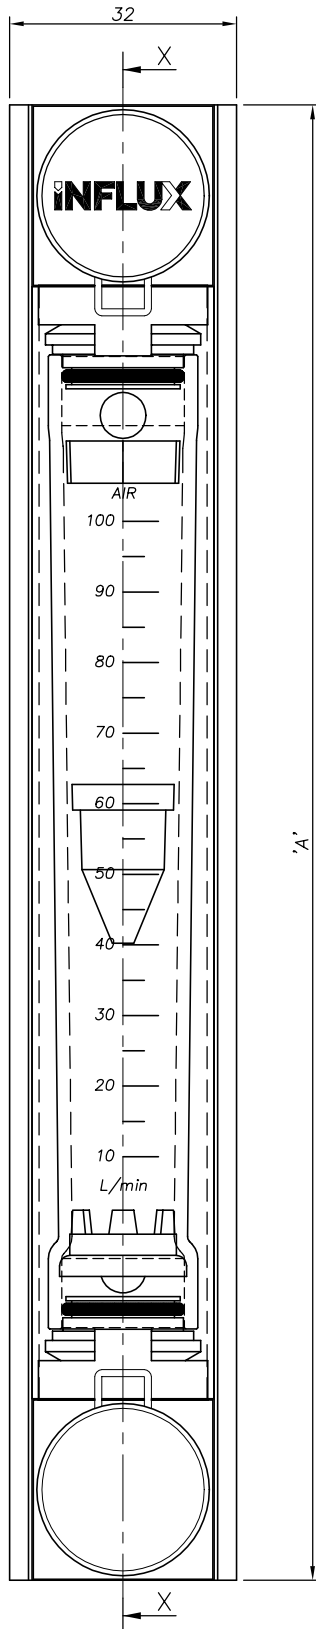

General Assembly: D1021 Iss.01

Flowmeter Type : Uniflux
 Flowmeter Length: Standard, Compact, Long,
 Extra Long, LH
 Flowmeter Style : Angled Rear Facing Connections

Influx Measurements Ltd
 1A Bennett House, The Dean, Alresford,
 Hampshire, SO24 9BQ, U.K.

Tel: +44 (0)1962 736736
 Fax: +44 (0)1962 736737
 Email: sales@influxmeasurements.com
 Web: www.influxmeasurements.com

Frame Length	Compact	Standard	Long	Ex. Long	LH
'A'	133	209	251	301	384
'B'	108	184	226	276	359
'C'	65	121	121	213	296
'D'	34	44	65	43	33

PARTIAL SECTION 'X-X'

A TYPICAL STANDARD CONFIGURATION & SCALE HAS BEEN DETAILED, FOR VISUAL REPRESENTATION ONLY

ALL DIMENSIONS IN MILLIMETRES (mm) UNLESS OTHERWISE STATED

THIRD ANGLE DO NOT SCALE