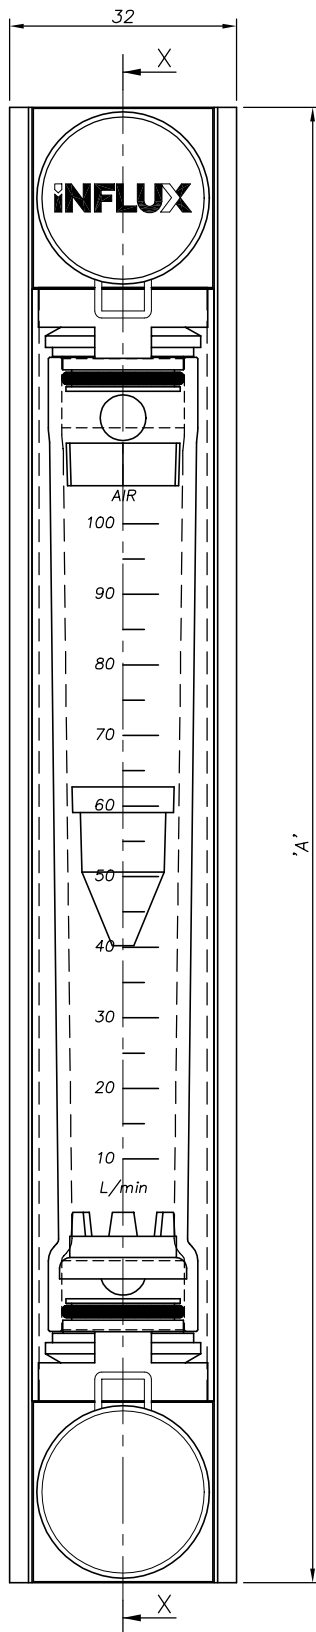

General Assembly: D1022 Iss.01

Flowmeter Type : Uniflux
 Flowmeter Length: Standard, Compact, Long,
 Extra Long & LH
 Flowmeter Style : Inline (Straight) Connections

Influx Measurements Ltd
 1A Bennett House, The Dean, Alresford,
 Hampshire, SO24 9BQ, U.K.

Tel: +44 (0)1962 736736
 Fax: +44 (0)1962 736737
 Email: sales@influxmeasurements.com
 Web: www.influxmeasurements.com

Frame Length	Compact	Standard	Long	Ex. Long	LH
'A'	133	209	251	301	384
'B'	108	184	226	276	359
'C'	65	121	121	213	296
'D'	34	44	65	43	33

A TYPICAL STANDARD CONFIGURATION & SCALE HAS BEEN DETAILED, FOR VISUAL REPRESENTATION ONLY

ALL DIMENSIONS IN MILLIMETRES (mm) UNLESS OTHERWISE STATED

THIRD ANGLE DO NOT SCALE