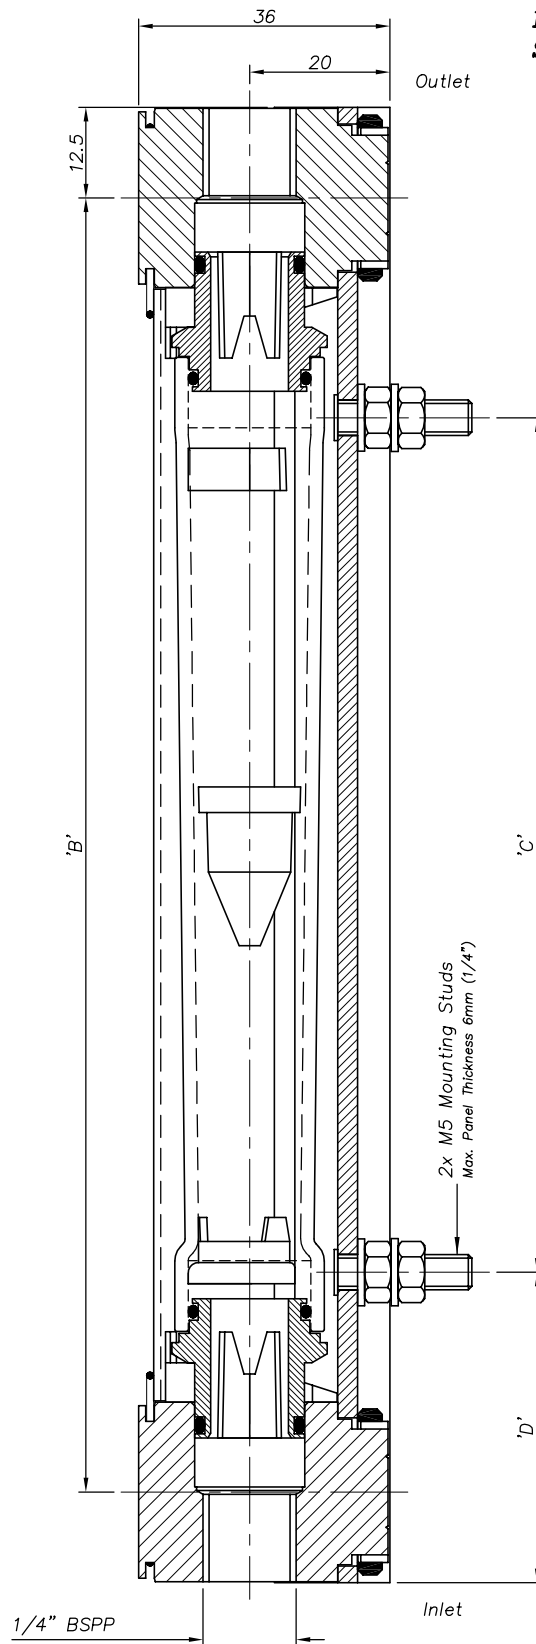

General Assembly: D1022 Iss.01

Flowmeter Type : Uniflux
 Flowmeter Length: Standard, Compact, Long,
 Extra Long & LH
 Flowmeter Style : Inline (Straight) Connections

Influx Measurements Ltd
 1A Bennett House, The Dean, Alresford,
 Hampshire, SO24 9BQ, U.K.

Tel: +44 (0)1962 736736
 Fax: +44 (0)1962 736737
 Email: sales@influxmeasurements.com
 Web: www.influxmeasurements.com

Frame Length	Compact	Standard	Long	Ex. Long	LH
'A'	133	209	251	301	384
'B'	108	184	226	276	359
'C'	65	121	121	213	296
'D'	34	44	65	43	33

A TYPICAL STANDARD CONFIGURATION & SCALE HAS BEEN DETAILED, FOR VISUAL REPRESENTATION ONLY

ALL DIMENSIONS IN MILLIMETRES (mm) UNLESS OTHERWISE STATED

THIRD ANGLE DO NOT SCALE