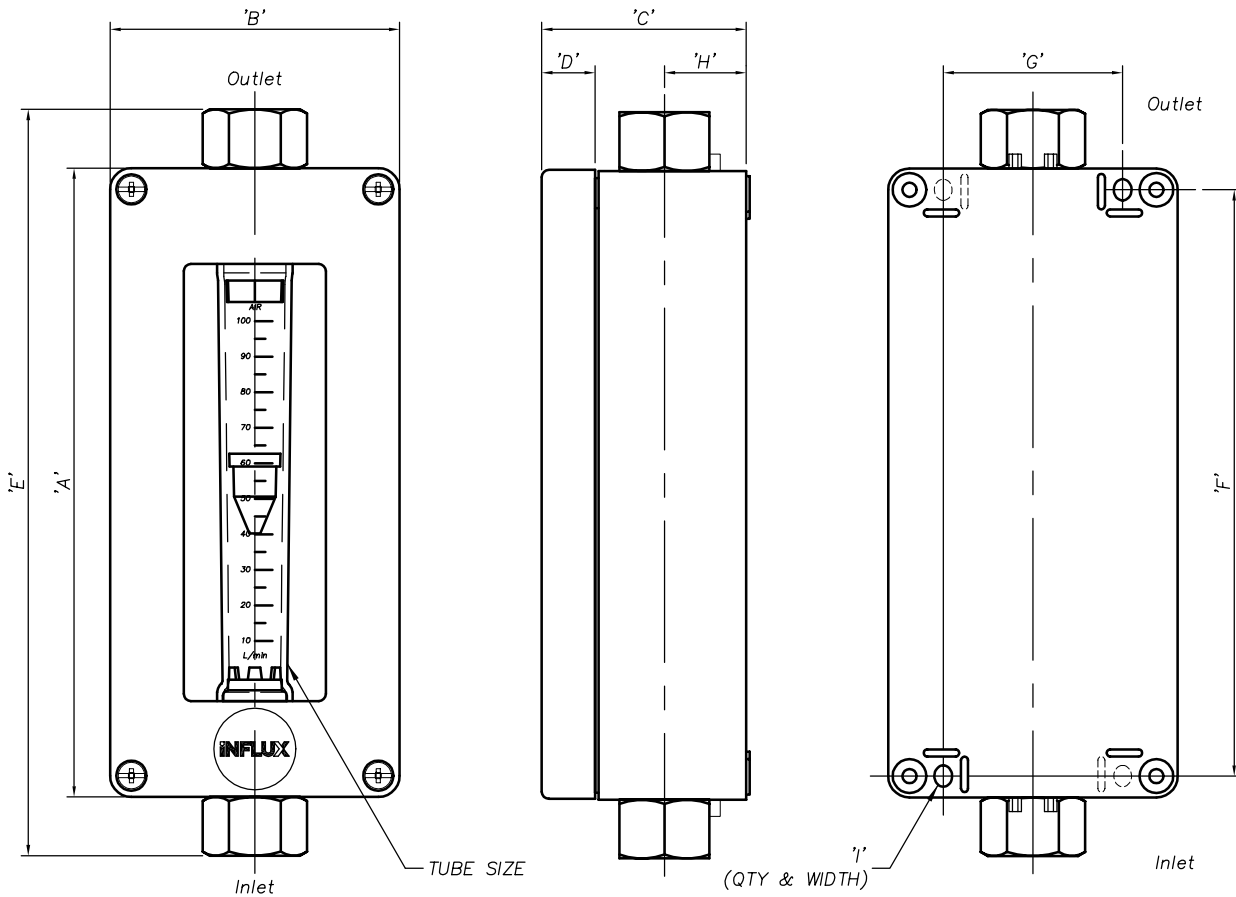

**General Assembly: D1024** Iss.02

LPL, Screwed, All Sizes

**Influx Measurements Ltd**  
 1A Bennett House, The Dean, Alresford,  
 Hampshire, SO24 9BQ, U.K.

Tel: +44 (0)1962 736736  
 Fax: +44 (0)1962 736737  
 Email: sales@influxmeasurements.com  
 Web: www.influxmeasurements.com

HOUSING	THD	TUBE SIZE	'A'	'B'	'C'	'D'	'E'	'F'	'G'	'H'	'I'	A/F
RH	3/8"	5/9/15	177	82	57	15	210	163.0-166.0	52	23	2x 4.5	25.4
MH	1/2"	23	222	125	81	20	243	202.5-205.5	82	38	4x 6.5	38.0
MH	1"	30					249					
LH		23/30/40	362				389	342.6-345.4				

A TYPICAL CONFIGURATION HAS BEEN DETAILED, FOR VISUAL REPRESENTATION ONLY

ALL DIMENSIONS IN MILLIMETRES (mm) UNLESS OTHERWISE STATED

THIRD ANGLE DO NOT SCALE