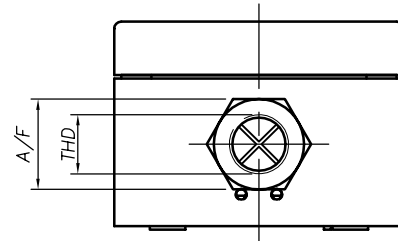

**General Assembly: D1024** Iss.02

LPL, Screwed, All Sizes

**Influx Measurements Ltd**  
 1A Bennett House, The Dean, Alresford,  
 Hampshire, SO24 9BQ, U.K.

Tel: +44 (0)1962 736736  
 Fax: +44 (0)1962 736737  
 Email: sales@influxmeasurements.com  
 Web: www.influxmeasurements.com

HOUSING	THD	TUBE SIZE	'A'	'B'	'C'	'D'	'E'	'F'	'G'	'H'	'I'	A/F
RH	3/8"	5/9/15	177	82	57	15	210	163.0-166.0	52	23	2x 4.5	25.4
MH	1/2"	23	222	125	81	20	243	202.5-205.5	82	38	4x 6.5	38.0
MH	1"	30					249					
LH		23/30/40	362				389	342.6-345.4				

A TYPICAL CONFIGURATION HAS BEEN DETAILED, FOR VISUAL REPRESENTATION ONLY

ALL DIMENSIONS IN MILLIMETRES (mm) UNLESS OTHERWISE STATED

THIRD ANGLE DO NOT SCALE