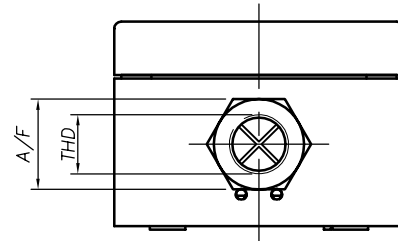

General Assembly: D1028 Iss.01

Reflux, Screwed, All Sizes

Influx Measurements Ltd
 1A Bennett House, The Dean, Alresford,
 Hampshire, SO24 9BQ, U.K.

Tel: +44 (0)1962 736736
 Fax: +44 (0)1962 736737
 Email: sales@influxmeasurements.com
 Web: www.influxmeasurements.com

HOUSING	THD	TUBE SIZE	'A'	'B'	'C'	'D'	'E'	'F'	'G'	'H'	'I'	A/F
RH	3/8"	5/9/15	177	82	57	15	210	163.0-166.0	52	23	2x 4.5	25.4
MH	1/2"	23	222	125	81	20	243	202.5-205.5	82	38	4x 6.5	38.0
MH	1"	30					249					

A TYPICAL CONFIGURATION HAS BEEN DETAILED, FOR VISUAL REPRESENTATION ONLY

ALL DIMENSIONS IN MILLIMETRES (mm) UNLESS OTHERWISE STATED

THIRD ANGLE DO NOT SCALE