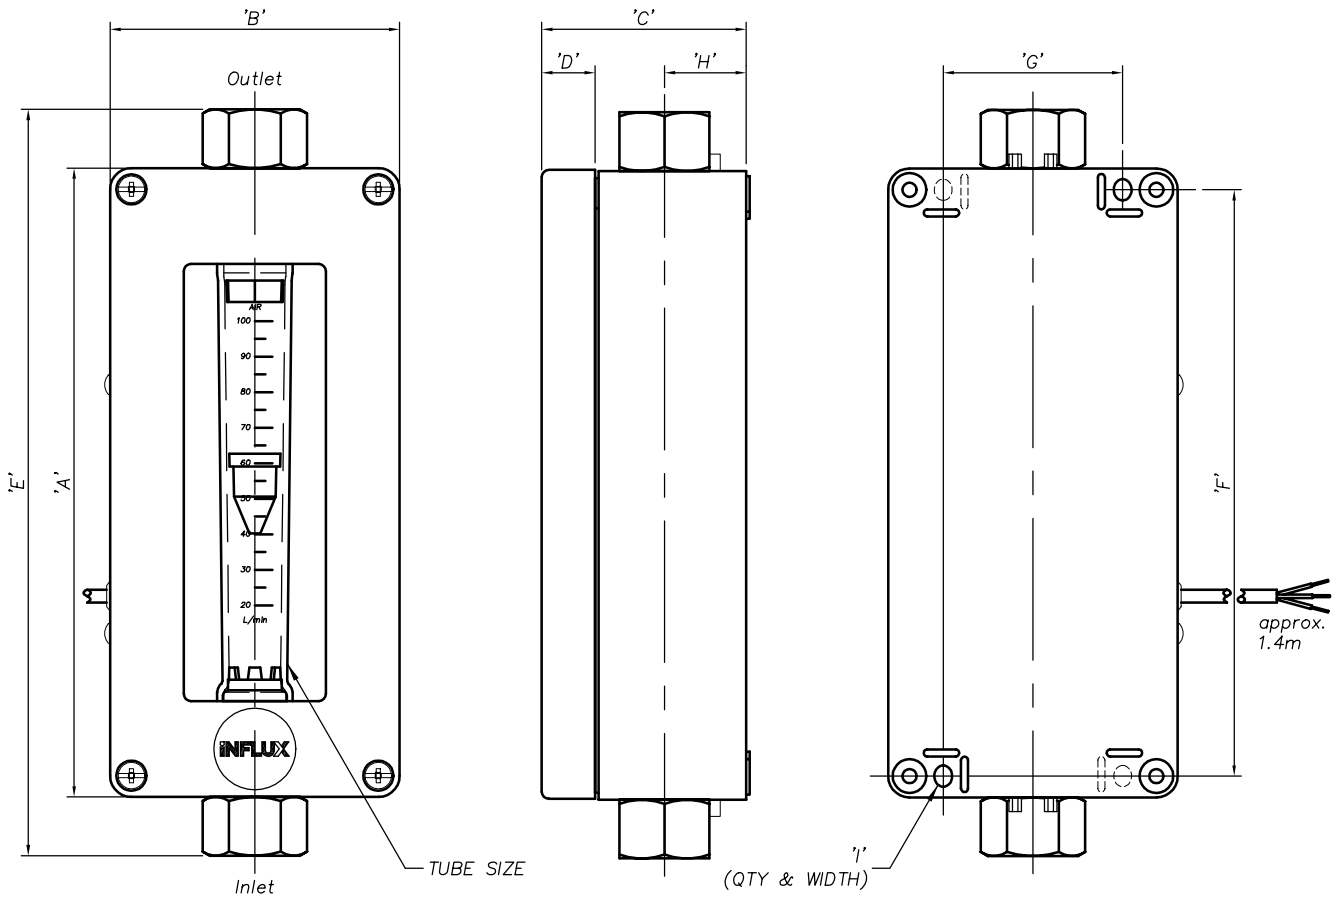

General Assembly: D1028 Iss.01

Reflux, Screwed, All Sizes

Influx Measurements Ltd
 1A Bennett House, The Dean, Alresford,
 Hampshire, SO24 9BQ, U.K.

Tel: +44 (0)1962 736736
 Fax: +44 (0)1962 736737
 Email: sales@influxmeasurements.com
 Web: www.influxmeasurements.com

HOUSING	THD	TUBE SIZE	'A'	'B'	'C'	'D'	'E'	'F'	'G'	'H'	'I'	A/F
RH	3/8"	5/9/15	177	82	57	15	210	163.0-166.0	52	23	2x 4.5	25.4
MH	1/2"	23	222	125	81	20	243	202.5-205.5	82	38	4x 6.5	38.0
MH	1"	30					249					

A TYPICAL CONFIGURATION HAS BEEN DETAILED, FOR VISUAL REPRESENTATION ONLY

ALL DIMENSIONS IN MILLIMETRES (mm) UNLESS OTHERWISE STATED

THIRD ANGLE DO NOT SCALE