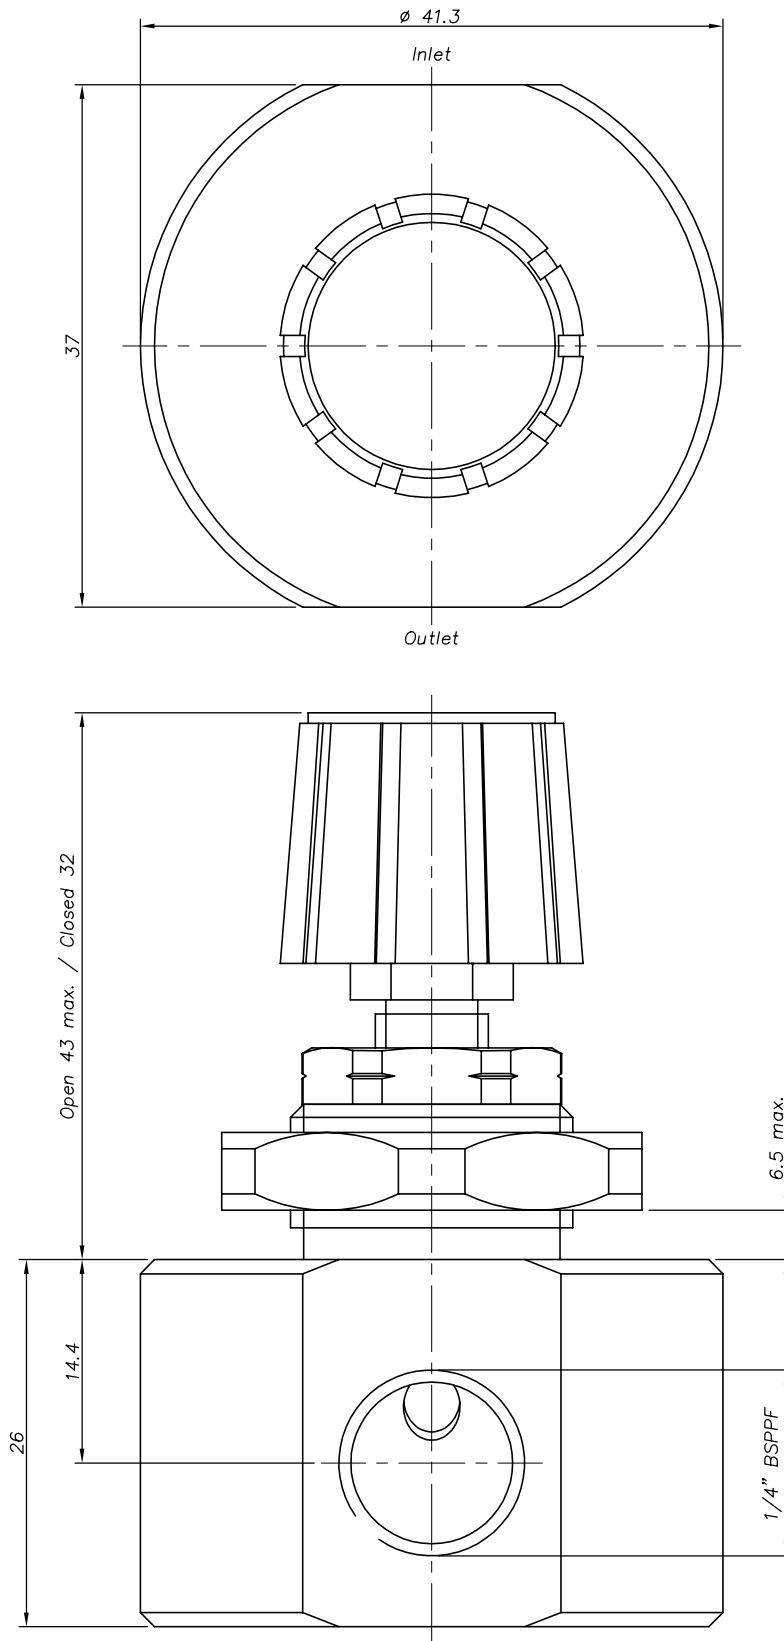

**General Assembly: D1029** Iss.01

Fine Trim Control Valve, FTV

**Influx Measurements Ltd**  
1A Bennett House, The Dean, Alresford,  
Hampshire, SO24 9BQ, U.K.

**Tel: +44 (0)1962 736736**  
**Fax: +44 (0)1962 736737**  
**Email: sales@influxmeasurements.com**  
**Web: www.influxmeasurements.com**

A TYPICAL STANDARD CONFIGURATION & SCALE HAS BEEN DETAILED, FOR VISUAL REPRESENTATION ONLY

ALL DIMENSIONS IN MILLIMETRES (mm) UNLESS OTHERWISE STATED

THIRD ANGLE  DO NOT SCALE