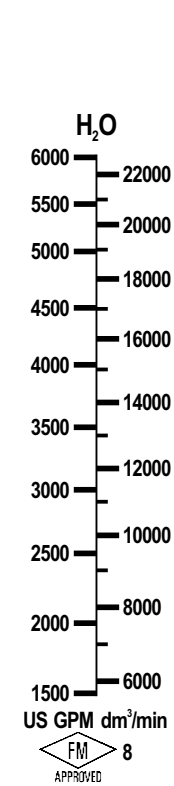

Firesure FM Glass Scale Legends Water [FM***]

FM80

FM100

FM150 ^

*^ For FS6*FGFM unit, order this*

FM200

FM8"

All Scales are based on Operating Conditions of 15°C

All of these Tube & Float combinations can be used in the following frames: Firesure FM with Flanged or Grooved Carriers