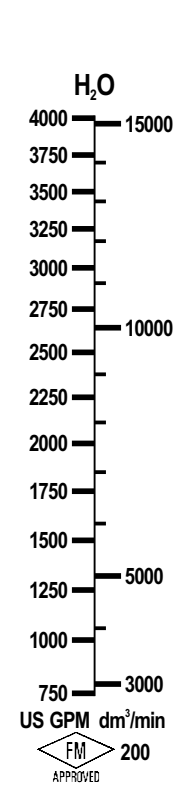

Firesure FM Glass Scale Legends Water [FM***]

FM80

FM100

FM150 ^

*^ For FS6*FGFM unit, order this*

FM200

FM8"

All Scales are based on Operating Conditions of 15°C

All of these Tube & Float combinations can be used in the following frames: Firesure FM with Flanged or Grooved Carriers