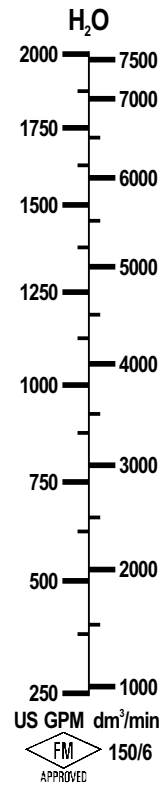

Firesure FM Glass Scale Legends Water [FM***]

FM80

FM100

FM150 ^

*^ For FS6*FGFM unit, order this*

FM200

FM8"

All Scales are based on Operating Conditions of 15°C

All of these Tube & Float combinations can be used in the following frames: Firesure FM with Flanged or Grooved Carriers