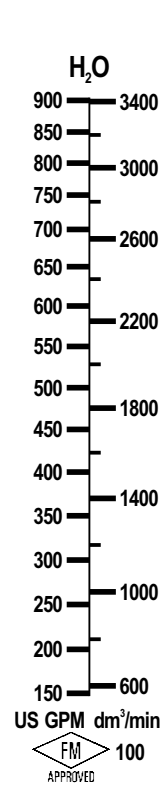

Firesure FM Glass Scale Legends Water [FM***]

FM80

FM100

FM150 ^

*^ For FS6*FGFM unit, order this*

FM200

FM8"

All Scales are based on Operating Conditions of 15°C

All of these Tube & Float combinations can be used in the following frames: Firesure FM with Flanged or Grooved Carriers