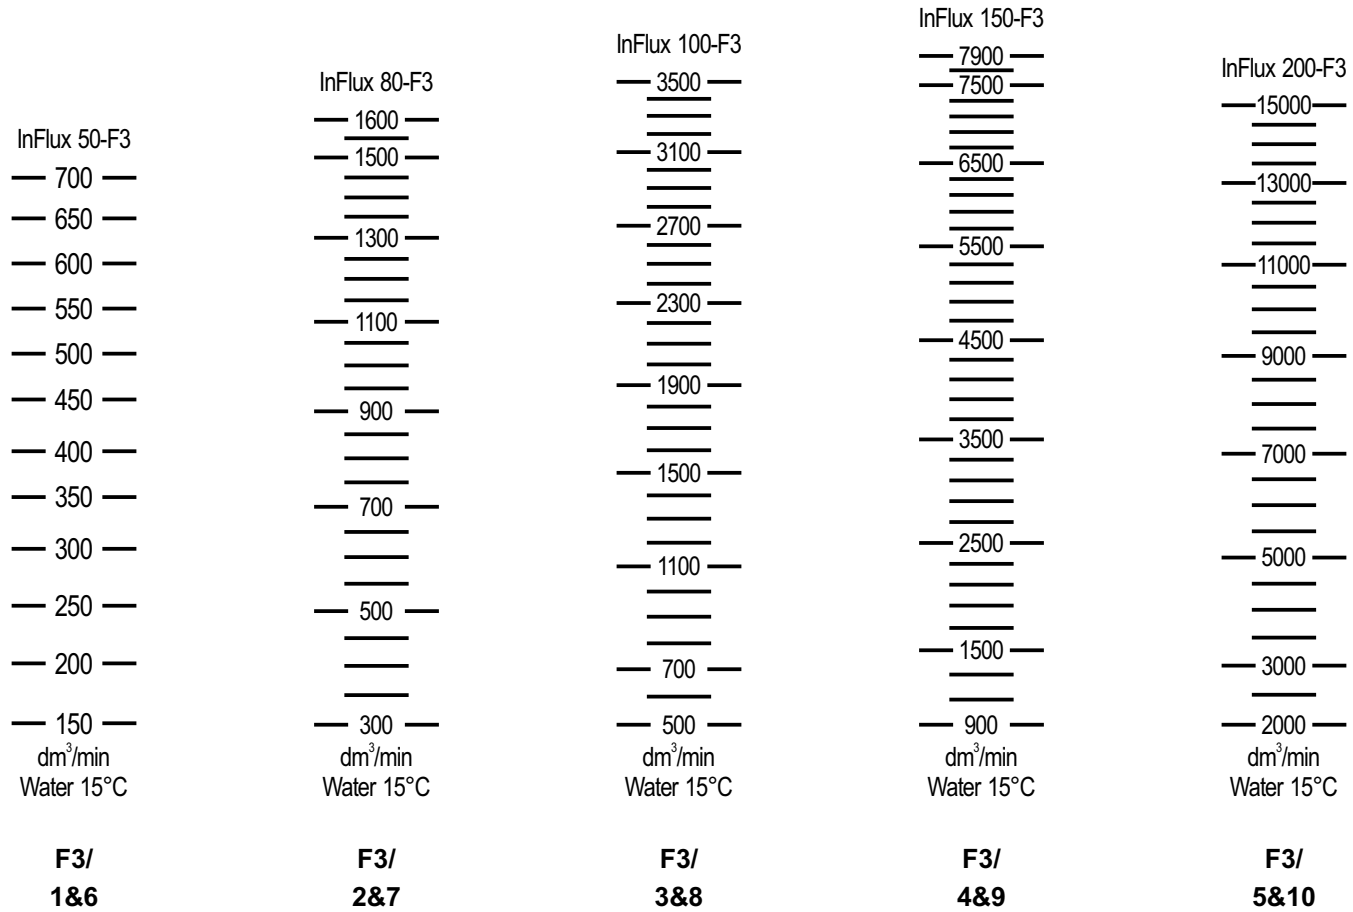

## Firesure LPC Glass Scale Legends Water [F3/\*\*\*\*]\*\*

All Scales are based on Operating Conditions of 15°C

All of these Tube & Float combinations can be used in the following frames: Firesure LPC with Flanged or Grooved Carriers.

Note: The Scale will be in Black.